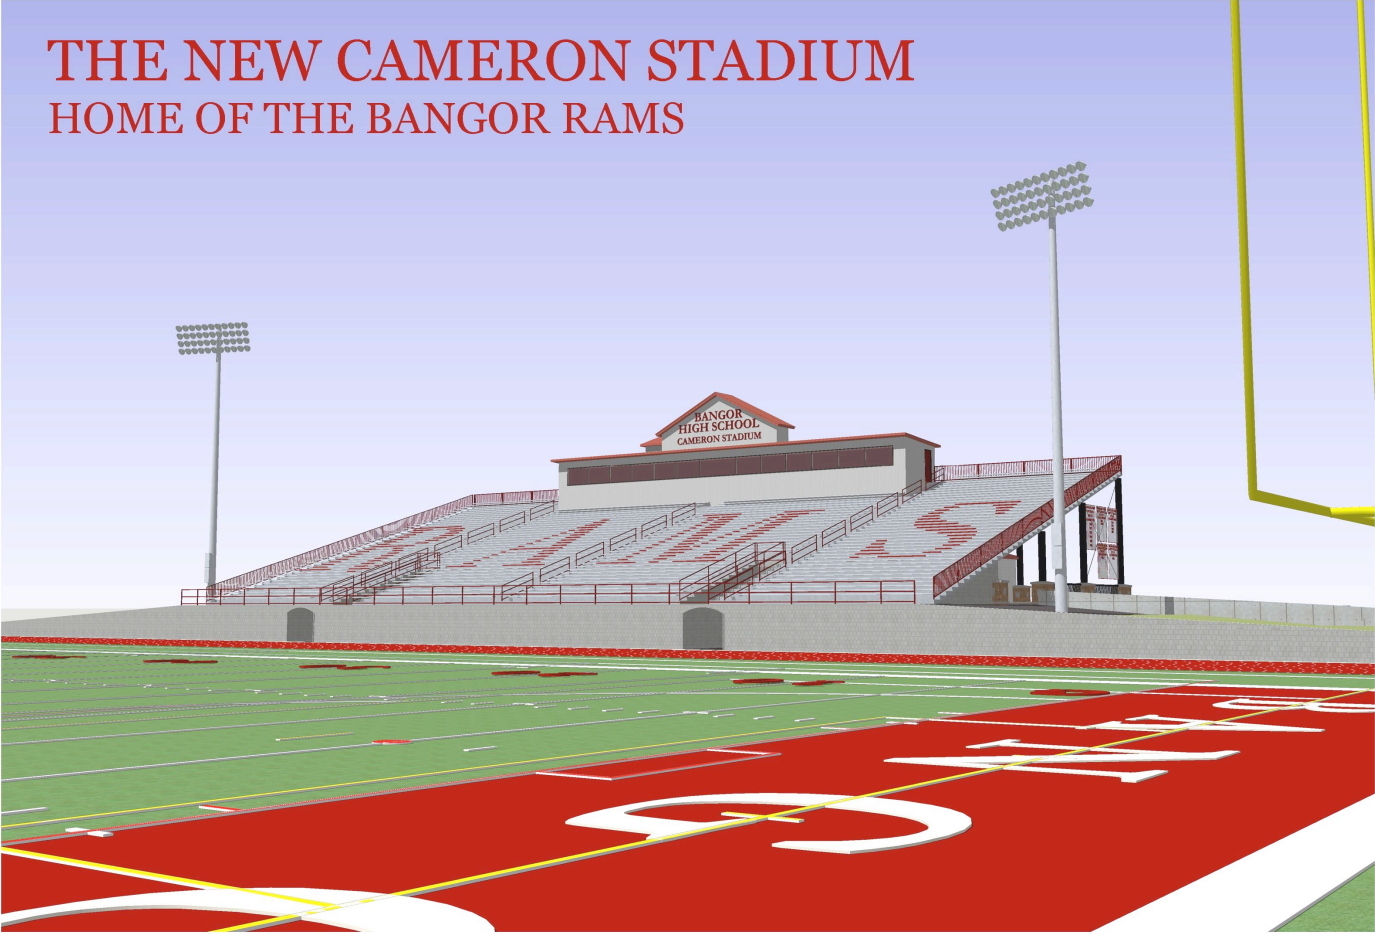

THE NEW CAMERON STADIUM

HOME OF THE BANGOR RAMS

PERSPECTIVE OF NEW COMPLEX

G.L. FROST architecture
40 Boullé Road
Bangor, Maine 04401
207-942-3550
www.frostarch.com