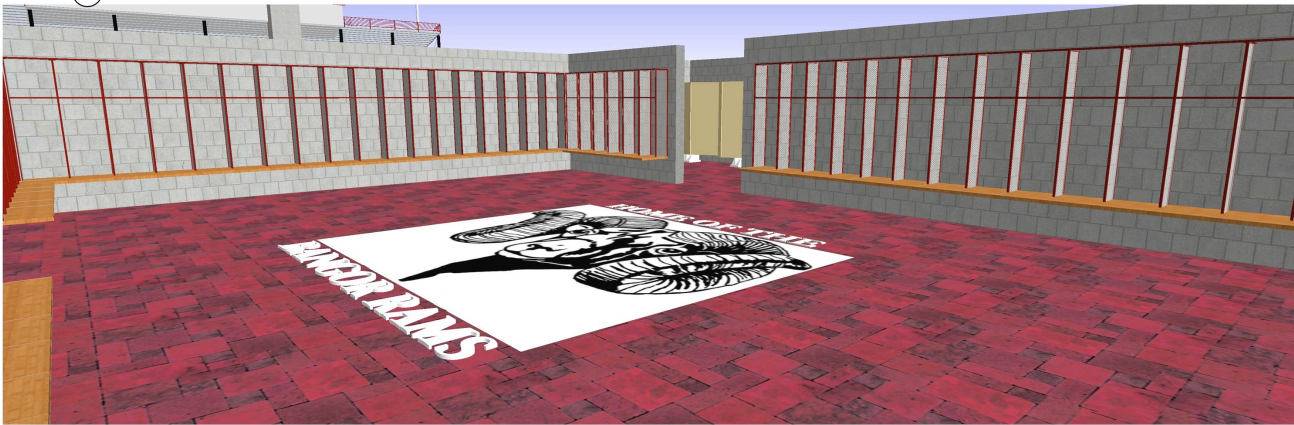

IEWS OF NEW COMPLEX

GL FROST architecture
 40 Boullé Road
 Bangor, Maine 04401
 207-942-3550
 www.frostarch.com